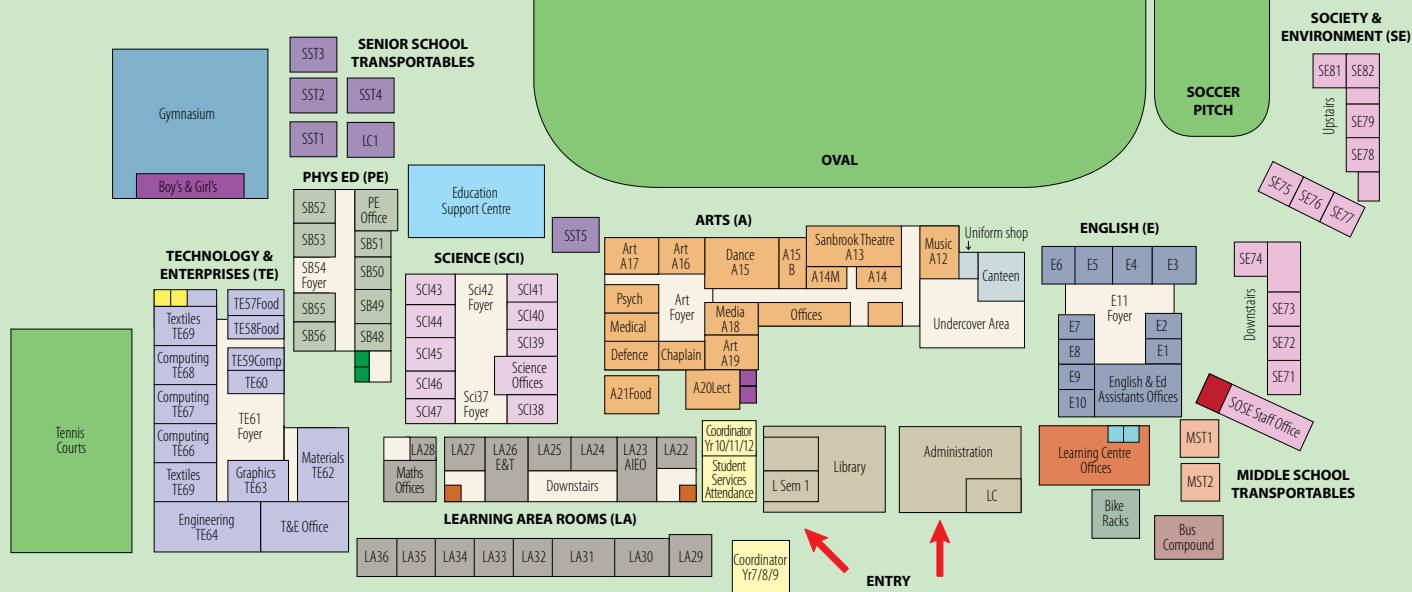

WARNBRO SOUND AVENUE

WARNBRO COMMUNITY HIGH SCHOOL

STUDENT TOILETS

- GYM
- YR 12
- YR 11
- YR 10
- YR 8/9
- YR 7
- ALL

FUTURE LINKS

ENTRY

CAR PARK

SWALLOWTAIL PARADE